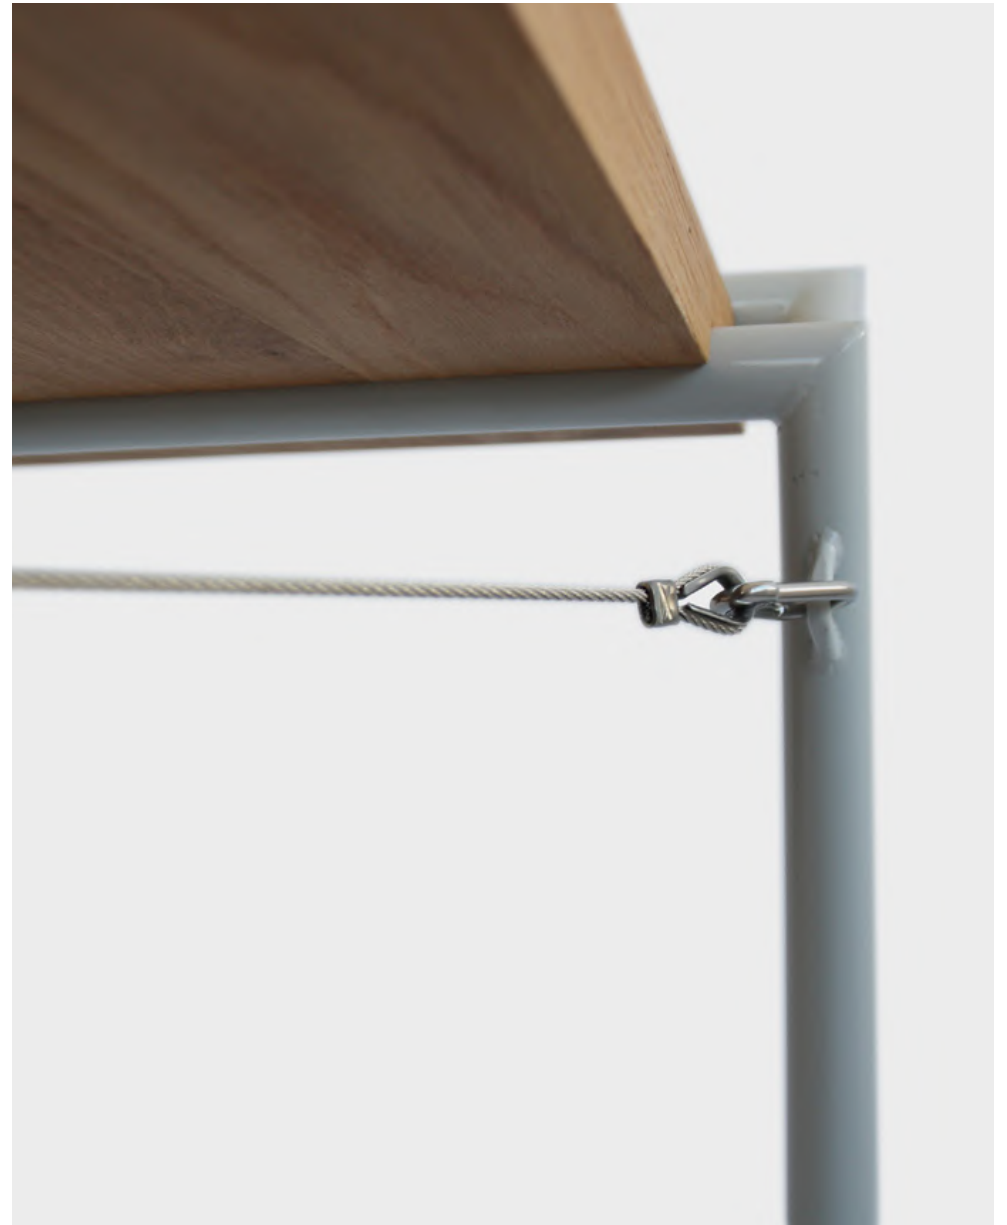

Brand: Richard Bell for Psalt Design.

ATLAS SERIES
Table & Bench

BUBBLE TANK
Fish Bowl

BUBBLE TANK

Made from glass, mouth-blown and slumped by a master glassblower, each tank has its own unique form and individual characteristics. The tank is a celebration of skill and craft represented in a unique & conceptual interior product.

This product was shortlisted for several awards & awards and has been sold worldwide.

Brand: Richard Bell for Psalt Design.

BUBBLE TANK
Fish Bowl

MYOSOTIS RANGE
Notice Boards

MYOSOTIS

Myosotis is a range of sheet steel magnetic notice boards designed to create a safe place to store those important items that are commonly misplaced. Available in a variety of colours & sizes, the concept behind this project came from a challenge to design & fully manufacture a product within a one-mile radius. More than 5,000 of these have been supplied to architects, designers, brands & customers around the world.

Brand: Richard Bell for Psalt Design.

MYOSOTIS
Notice Boards

MAGPIE
Picture Ledge

MAGPIE

Magpie is a folded sheet steel picture ledge created as a way to display the items that give a space its personality. Designed & manufactured in Sheffield, the concept behind this range was to create a versatile shelving solution that could be installed in multiples & produced in volume. The Magpie shelving series has been specified for workspaces, hotels, bars & homes around the UK & Europe.

Brand: Richard Bell for Psalt Design.

HYEM SERIES
Serving Platters & Boards

SPLIT
Aluminium Tables

SPLIT

Split is a versatile occasional table which can be used as a coffee table, or as two modular side tables, that sit perfectly alongside a sofa or bed. Lasercut & manufactured from a single piece of aluminium, each table comes with a weighted terrazzo style base which is cast by hand. Split has been supplied for a variety of commercial & residential environments around the UK.