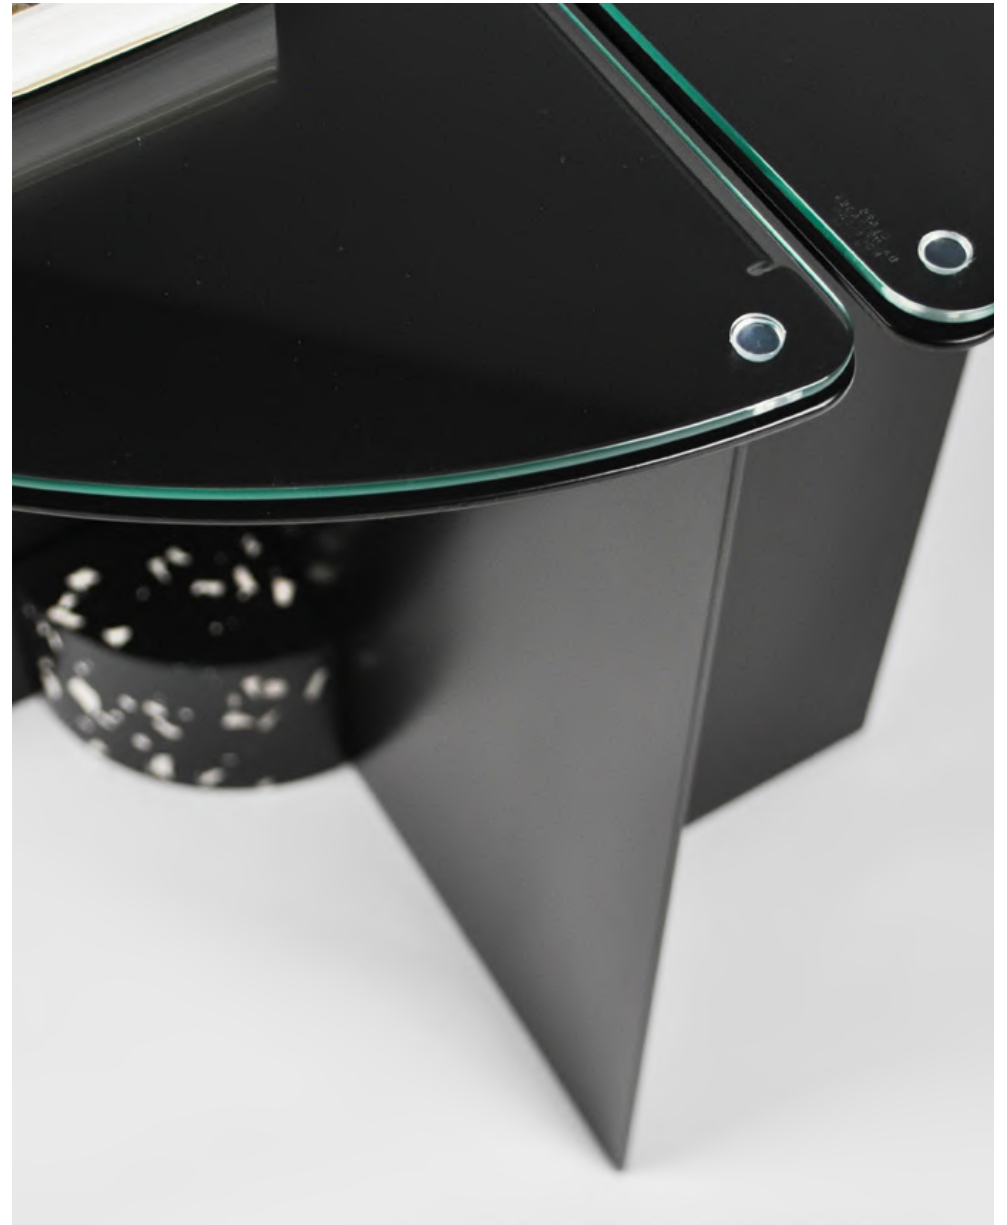

SPLIT

Split is a versatile occasional table which can be used as a coffee table, or as two modular side tables, that sit perfectly alongside a sofa or bed. Lasercut & manufactured from a single piece of aluminium, each table comes with a weighted terrazzo style base which is cast by hand. Split has been supplied for a variety of commercial & residential environments around the UK.

Brand: Richard Bell for Psalt Design.

SPLIT
Aluminium Tables